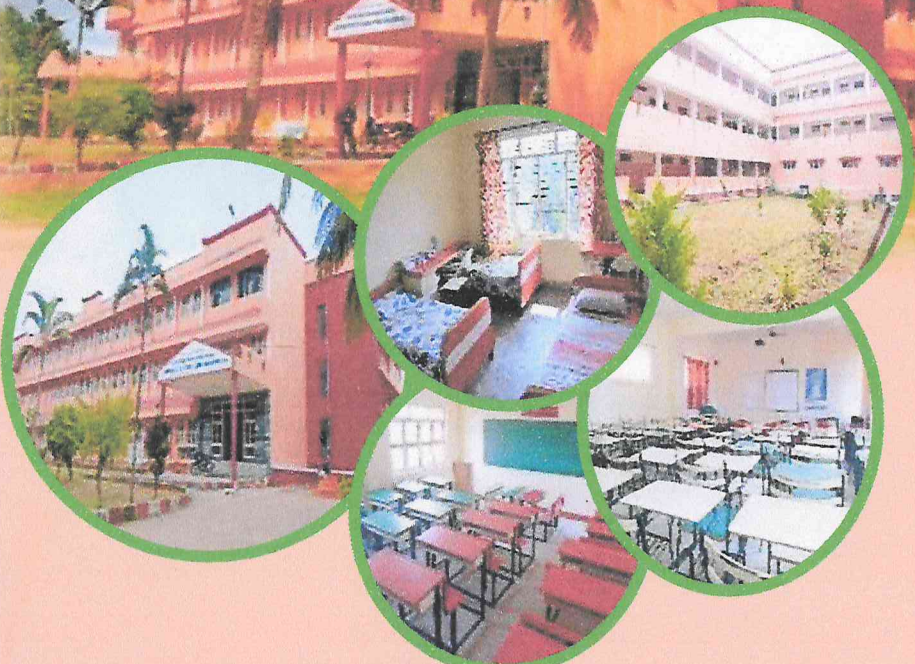

2.2.1 ①

JSS INSTITUTE OF EDUCATION (B.Ed)

Kowdalli, Sakleshpur Tq, Hassan Dist

OPEN FOR
ADMISSION
2021-22
B.Ed

Facilities

- Well - equipped Hostel for womens.
- Well – equipped and attractive building with all the required facilities.
- Spacious, well-furnished, well ventilated classrooms.
- Well-equipped computer, science and psychology labs.
- Resource Unit with sufficient models and working models.
- Technology room with modern equipment.
- Sports room with sufficient sports materials.
- Well stocked library with 18,000 books on various subjects.